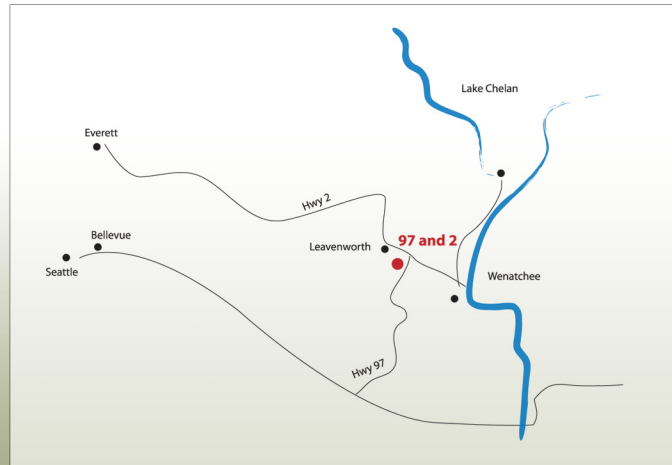

*97and 2, a Winery Village Concept located at the crossroads of North Central Washington in the heart of Chelan County.*

97and2, LLC  
1735 Horse Lake Road.  
Wenatchee, WA 98801  
509-860-7102

www.97and2.com | roger@97and2.com

*97and 2*  
*A Winery Village Concept*