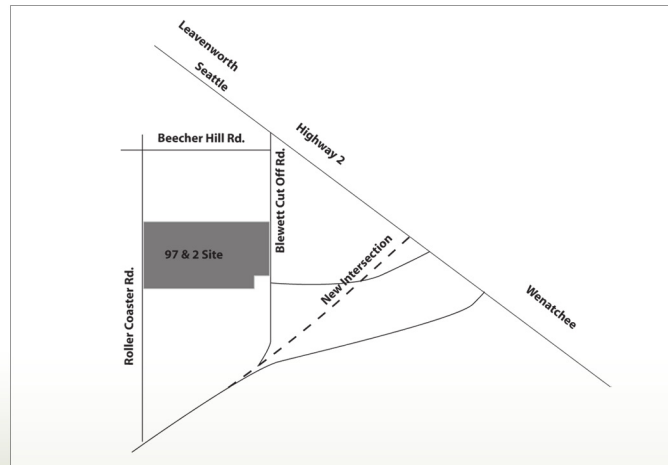

*97and 2, a Winery Village Concept located at the crossroads of North Central Washington in the heart of Chelan County.*

97and2, LLC  
1735 Horse Lake Road.  
Wenatchee, WA 98801  
509-860-7102

www.97and2.com | roger@97and2.com

*97and 2*  
*A Winery Village Concept*